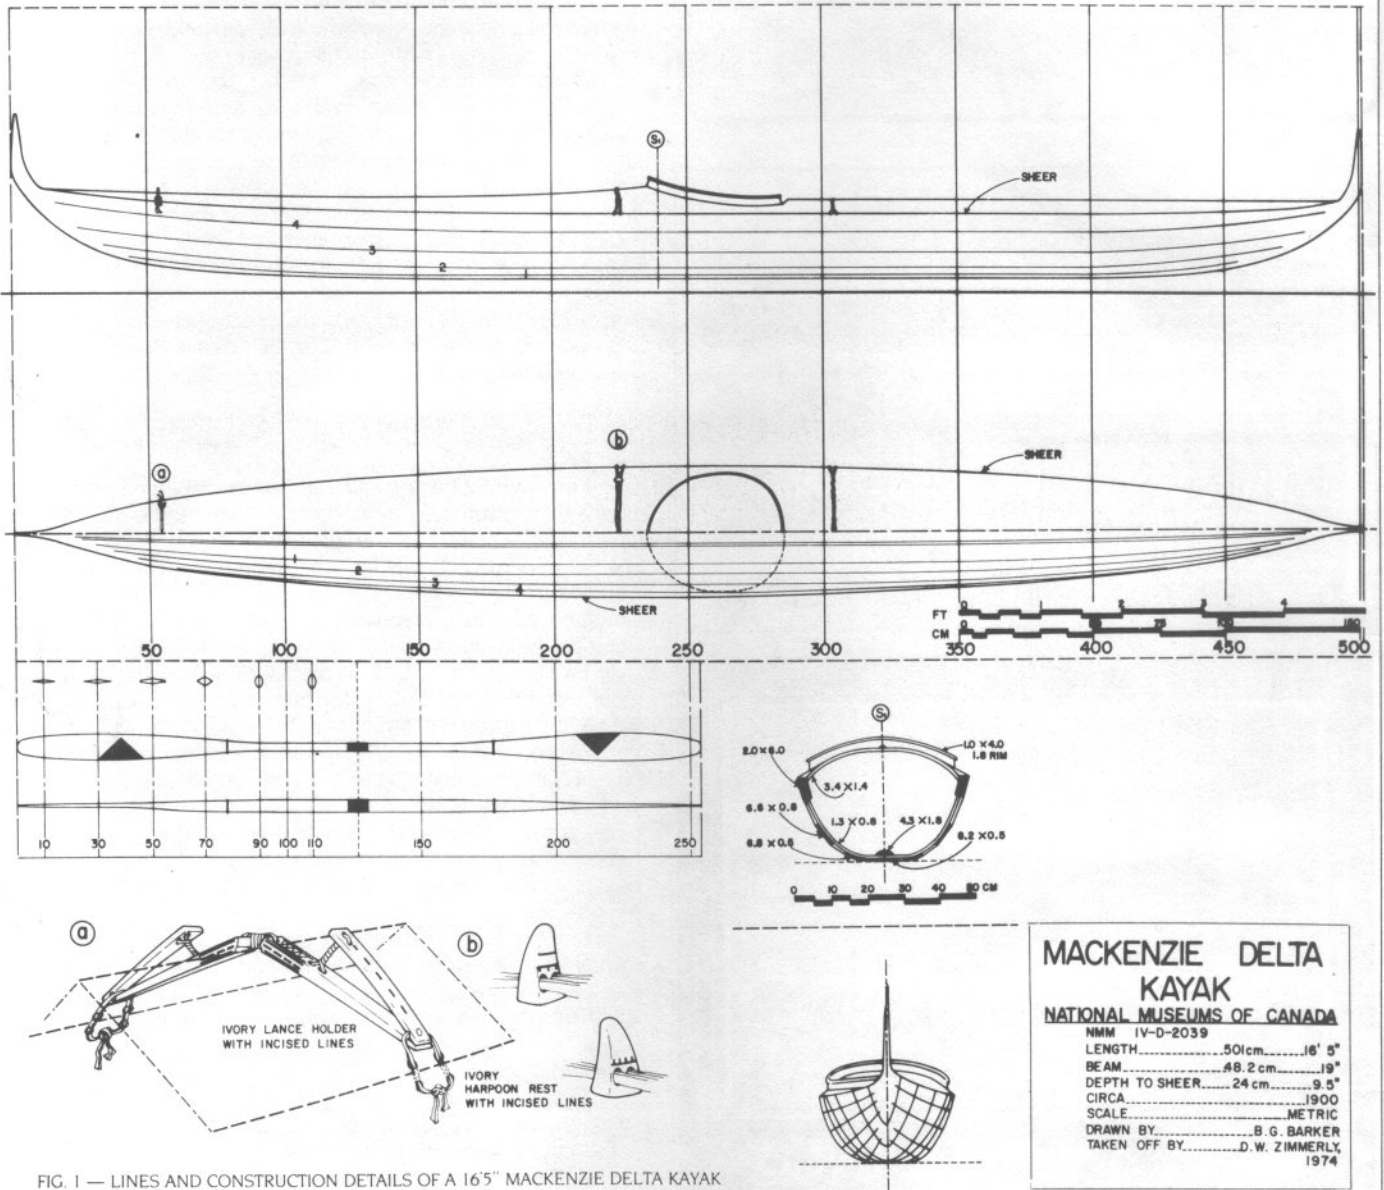

# ANATOMY OF A MACKENZIE DELTA KAYAK

FIG. 1 — LINES AND CONSTRUCTION DETAILS OF A 16'5" MACKENZIE DELTA KAYAK

FIG. 2 — CONSTRUCTION DETAIL